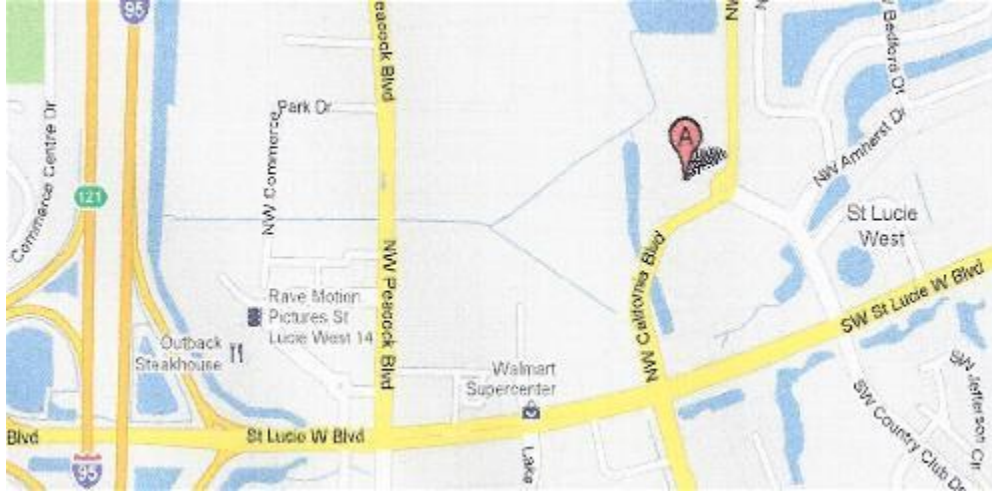

Directions to St. Bernadette Catholic Church (A on Map)

If you are traveling east from I-95 (Exit 121):

1. Turn north at the 3rd traffic light on to California Blvd. Walgreens is on the left.
2. Pass Wal-Mart and the fire station on your left. Bear to the right and go 3/4 around the circle to continue on California.
3. The church is on the left.

If you are traveling from US 1:

1. Turn onto Prima Vista Blvd. Prima Vista Blvd changes to St. Lucie West Blvd at the corner of Prima Vista and Bayshore Blvd.
2. Continue on St. Lucie West Blvd past the Publix until you reach California Blvd.
3. Turn right. Pass Wal-Mart and the fire station on your left. Bear to the right and go 3/4 around the circle to continue on California.
4. The church is on the left.